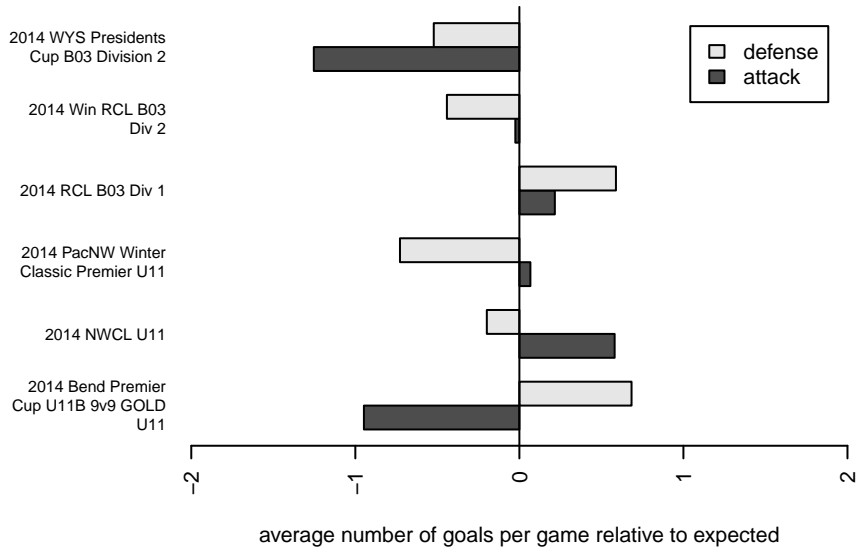

Harbor Premier Green B03

Harbor FC
 Gig Harbor, WA
 B03 total strength=518
 attack=0.4 defense=0.36
 fall league = RCL B03 Div 1
 spr league = Win RCL B03 Div 2
 notes= Stoddard 2013

alt names used:
 HARBOR PREMIER B03 ALIRE (WA)
 HARBOR B03 GREEN
 Harbor Premier B03 Green A
 HARBOR B03 GREEN
 Harbor BU11 Green 03
 Harbor Premier B03 Green A
 Harbor Premier B03 Green A

Venues played:
 2014 Bend Premier Cup U11B 9v9 GOLD U11
 2014 NWCL U11
 2014 RCL B03 Div 1
 2014 PacNW Winter Classic Premier U11
 2014 Win RCL B03 Div 2
 2014 WYS Presidents Cup B03 Division 2

Harbor Premier Green B03
 Dots are actual minus expected GF (blue circles) and GA (red triangles).
 Blue line is smoothed change in attack strength. Red is smoothed change in defense strength.

**attack and defense variance (black dot)
relative to other teams
and top 10 in region**

**attack and defense rating
relative to others at age
and all opponents in last 13 months**

Performance relative to 13 month average