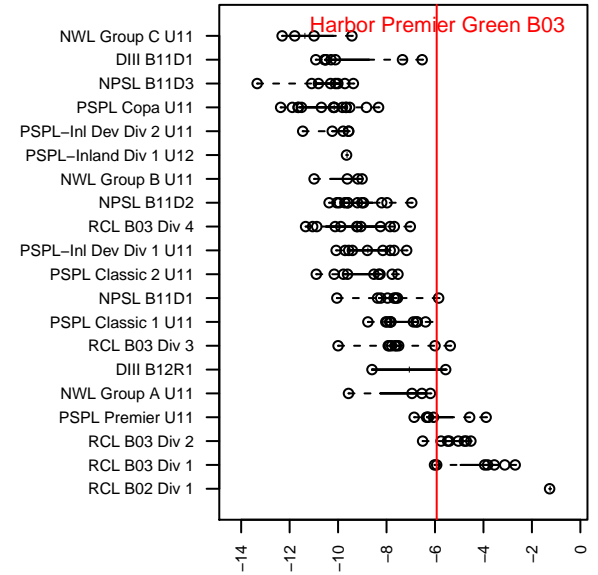

Harbor Premier Green B03

Harbor FC
 Gig Harbor, WA
 B03 total strength=518
 attack=0.4 defense=0.36
 fall league = RCL B03 Div 1
 spr league = Win RCL B03 Div 2
 notes= Stoddard 2013

alt names used:
 HARBOR PREMIER B03 ALIRE (WA)
 HARBOR B03 GREEN
 Harbor Premier B03 Green A
 HARBOR B03 GREEN
 Harbor BU11 Green 03
 Harbor Premier B03 Green A
 Harbor Premier B03 Green A

Venues played:
 2014 Bend Premier Cup U11B 9v9 GOLD U11
 2014 NWCL U11
 2014 RCL B03 Div 1
 2014 PacNW Winter Classic Premier U11
 2014 Win RCL B03 Div 2
 2014 WYS Presidents Cup B03 Division 2

Harbor Premier Green B03
 Dots are actual minus expected GF (blue circles) and GA (red triangles).
 Blue line is smoothed change in attack strength. Red is smoothed change in defense strength.

**attack and defense variance (black dot)
relative to other teams
and top 10 in region**

**attack and defense rating
relative to others at age
and all opponents in last 13 months**

Performance relative to 13 month average