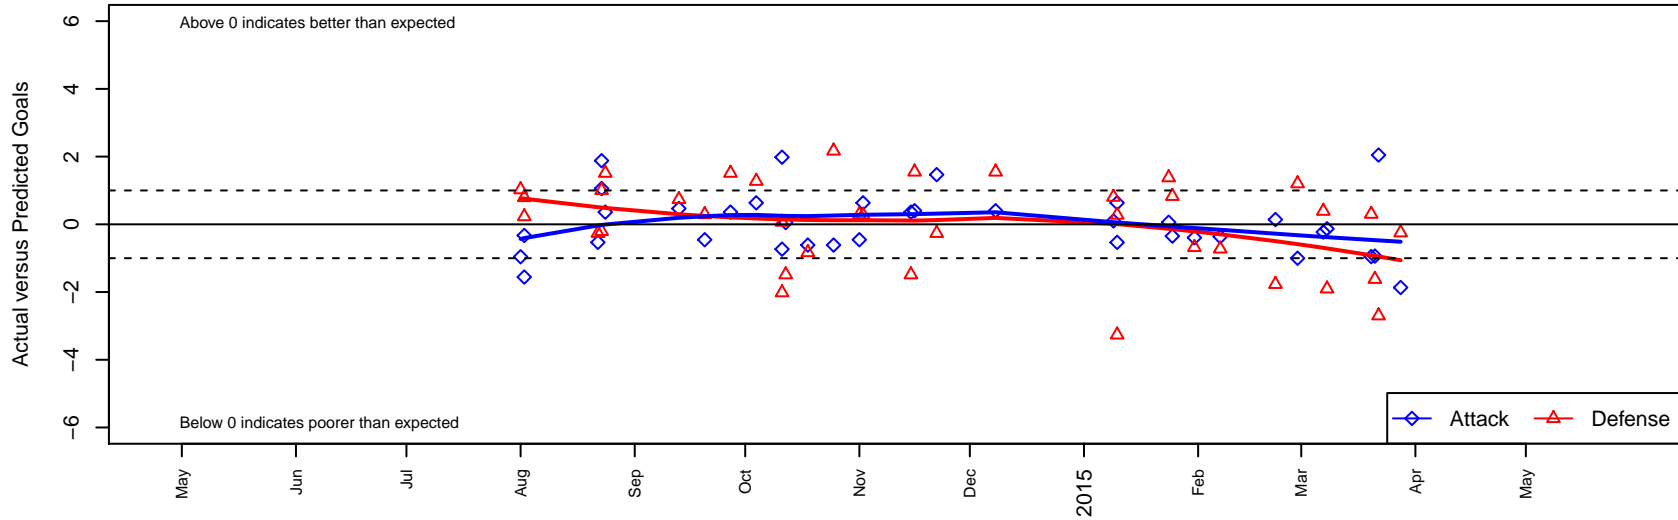

Harbor Premier Green B03

Harbor FC
 Gig Harbor, WA
 B03 total strength=518
 attack=0.4 defense=0.36
 fall league = RCL B03 Div 1
 spr league = Win RCL B03 Div 2
 notes= Stoddard 2013

alt names used:
 HARBOR PREMIER B03 ALIRE (WA)
 HARBOR B03 GREEN
 Harbor Premier B03 Green A
 HARBOR B03 GREEN
 Harbor BU11 Green 03
 Harbor Premier B03 Green A
 Harbor Premier B03 Green A

Venues played:
 2014 Bend Premier Cup U11B 9v9 GOLD U11
 2014 NWCL U11
 2014 RCL B03 Div 1
 2014 PacNW Winter Classic Premier U11
 2014 Win RCL B03 Div 2
 2014 WYS Presidents Cup B03 Division 2

Harbor Premier Green B03
 Dots are actual minus expected GF (blue circles) and GA (red triangles).
 Blue line is smoothed change in attack strength. Red is smoothed change in defense strength.

**attack and defense variance (black dot)
relative to other teams
and top 10 in region**

**attack and defense rating
relative to others at age
and all opponents in last 13 months**

Performance relative to 13 month average